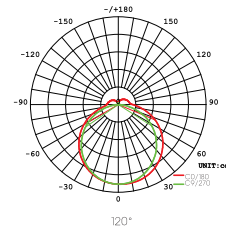

ARCHITECT SERIES

APPLICABLE TO OFFICE AND HOME LIGHTINGS.
EASY TO USE AND RELIABLE QUALITY.

Powered by

Intelligence
Inside

ARCHITECT

Parameters

Model	Power	Luminous Flux	Efficacy	Size
GT1215	36W	2880LM	80	1202*152*52mm
GT1220	36W	2880LM	80	1202*202*52mm
GT1230	48W	3840LM	80	1202*302*52mm
QT1215	36W	2880LM	80	1202*152*52mm
QT1220	36W	2880LM	80	1202*202*52mm
QT1230	48W	3840LM	80	1202*302*52mm
QT2020	48W	3840LM	80	2002*202*52mm

Input Voltage: AC180-240V
 Frequency: 50/60Hz
 Power Factors: ≥ 0.9
 CCT: 4000 ~ 6500K
 CRI: Ra ≥ 80
 Beam Angle: 120°
 Main Material: Aluminum+PS
 Body Color: Sand Black
 Input Cable: 0.5mm²
 Installation: N/A
 Protection: IP20
 Environment: -20°C ~ 50°C
 Longevity: 20000h
 Driver: 3AAA Constant Current

Packing

Model	Qty/CTN	Master CTN
GT1215	5	122*29*17cm
GT1220	5	122*29*22cm
GT1230	5	122*29*32cm
QT1215	5	122*29*17cm
QT1220	5	122*29*22cm
QT1230	5	122*29*32cm
QT2020	5	202*29*22cm

DETAILS

Customizable wide voltage driver / customizable color.
 High brightness, uniform light emission and soft light.