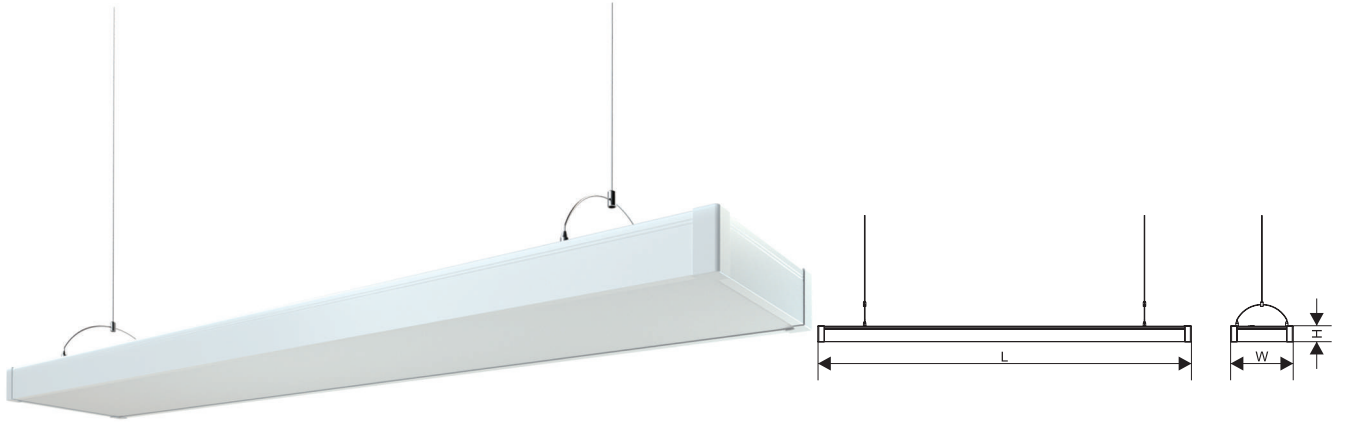

ARCHITECT SERIES

APPLICABLE TO OFFICE AND HOME LIGHTINGS.
EASY TO USE AND RELIABLE QUALITY.

Powered by

Intelligence
Inside

ARCHITECT

Parameters

Model	Power	Luminous Flux	Efficacy	Size
GT1215	36W	2880LM	80	1202*152*52mm
GT1220	36W	2880LM	80	1202*202*52mm
GT1230	48W	3840LM	80	1202*302*52mm
QT1215	36W	2880LM	80	1202*152*52mm
QT1220	36W	2880LM	80	1202*202*52mm
QT1230	48W	3840LM	80	1202*302*52mm
QT2020	48W	3840LM	80	2002*202*52mm

Input Voltage: AC180-240V
 Frequency: 50/60Hz
 Power Factors: ≥ 0.9
 CCT: 4000 ~ 6500K
 CRI: Ra ≥ 80
 Beam Angle: 120°
 Main Material: Aluminum+PS
 Body Color: Sand Black
 Input Cable: 0.5mm²
 Installation: N/A
 Protection: IP20
 Environment: -20°C ~ 50°C
 Longevity: 20000h
 Driver: 3AAA Constant Current

Packing

Model	Qty/CTN	Master CTN
GT1215	5	122*29*17cm
GT1220	5	122*29*22cm
GT1230	5	122*29*32cm
QT1215	5	122*29*17cm
QT1220	5	122*29*22cm
QT1230	5	122*29*32cm
QT2020	5	202*29*22cm

DETAILS

Customizable wide voltage driver / customizable color.
 High brightness, uniform light emission and soft light.